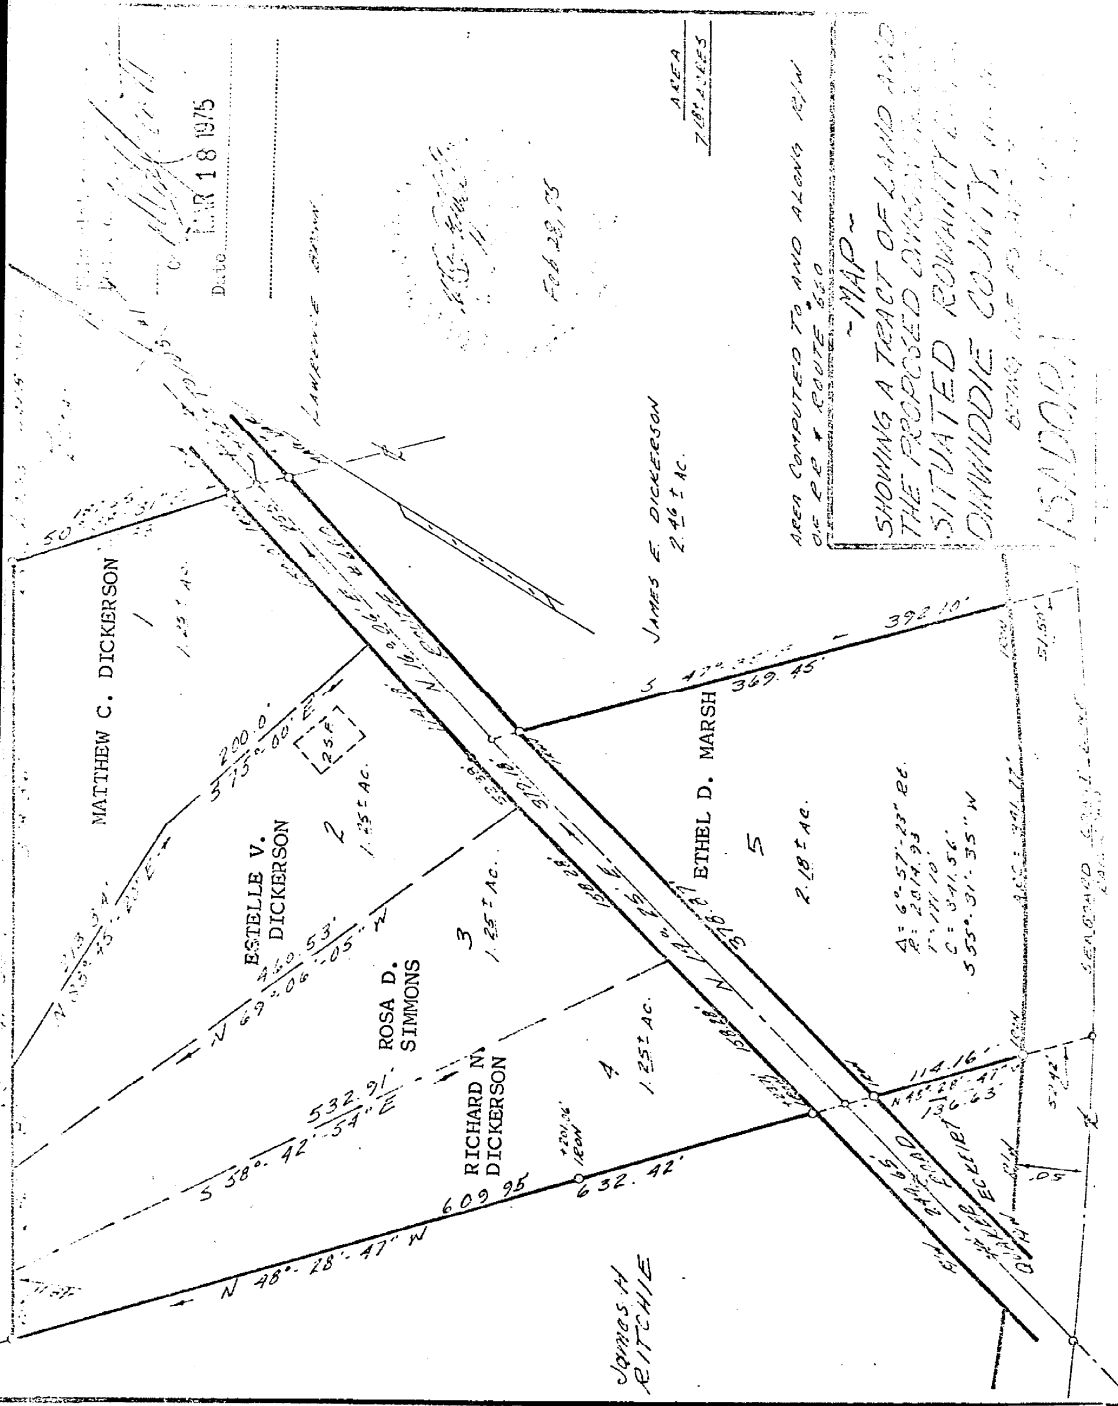

Date MAR 18 1975

Feb 28, 75

AREA
ZONES

AREA COMPUTED TO AND ALONG R/W
OF P.O. ROUTE 650
- MAP -

SHOWING A TRACT OF LAND AND
THE RECORDED DIVISION THEREOF
SITUATED ROWAN COUNTY,
DIXWIDDIE COUNTY, MISSOURI
BEING THE PROPERTY OF
ISADORA [unclear]

75-511
DIXWIDDIE CIRCUIT COURT CLERK'S OFFICE

at 9:45 o'clock A.M.

MAY 14 1975

And with Certificates annexed, A. R. [Signature]
Clerk

Page 243 & 245