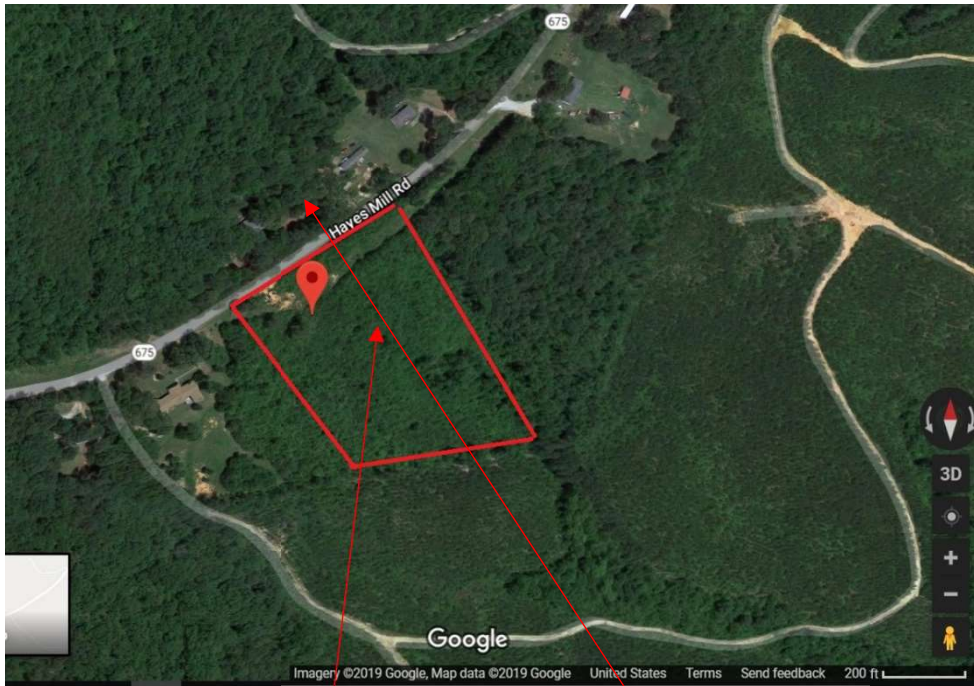

**Property For Sale:**  
**Tax Map #: 111000 3 2**  
**5.35 Acres**

\*\*\*Approximations based on available public records\*\*\*

**Nearest Address:**  
455 Hayes Mill Rd, Boydton, VA  
23917

**Property For Sale:**  
**Tax Map #: 111000 3 2**  
**5.35 Acres**

\*\*\*Approximations based on available public records\*\*\*

**Nearest Address:**  
455 Hayes Mill Rd, Boydton, VA  
23917

# Directions

Boydton, Virginia 23917 to 600 Hayes Mill Rd, Boydt

## Boydton

Virginia 23917

-  1. Head east on U.S. 58 Bus toward Jones St  
0.6 mi
-  2. Turn right onto US-58 E  
2.2 mi
-  3. Turn left onto State Rte 675  
 Destination will be on the right  
0.5 mi