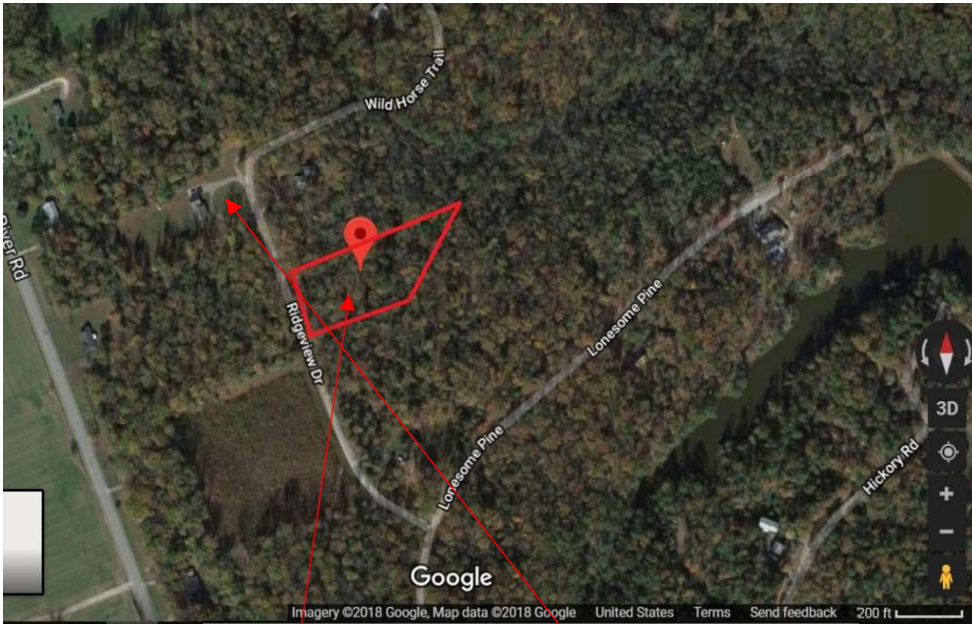

**Property For Sale:**  
**Tax Map #: 20E 1 141**  
**2.05 Acres**

\*\*\*Approximations based on available public records\*\*\*

**Nearest Address:**  
209 Ridgeview Dr, Lancaster, VA  
22503

**Property For Sale:**  
**Tax Map #: 20E 1 141**  
**2.05 Acres**

\*\*\*Approximations based on available public records\*\*\*

**Nearest Address:**  
**209 Ridgeview Dr, Lancaster, VA**  
**22503**

# Directions

08/20/18

Lancaster County, Virginia to 212 Ridgeview Dr, Lancaster, VA 22503 - Google Maps

Lancaster County, Virginia to 212 Ridgeview Dr,  
Lancaster, VA 22503

Drive 9.4 miles, 17 min

Lancaster County  
Virginia

Take Old Orchard Dr to VA-3 W

1. Head north toward Colindbrook Way 5 min (1.9 mi)
2. Turn left onto Colindbrook Way 384 ft
3. Turn right onto Old Orchard Dr 0.6 mi

Follow VA-201 S and VA-354 S to Belmont Dr